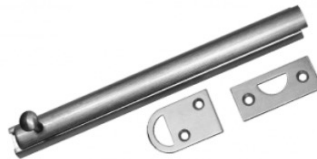

1/2" Door Viewer Cover

AX-DHA-1168

9/16" Door Viewer Cover

Door Hardware

AX-DHA-1170

Zinc Die Cast Swing Bar Door Guard

AX-DHA-1172

Zinc Die Cast Swing Bar Door guard with Ball Bearing

AX-DHA-1176

Heavy Duty Privacy Sliding Door Lock

AX-DHA-1178

Heavy Duty Passage Sliding Door Lock

AX-DHA-1194

Heavy Duty Cast Brass Dome Stop

AX-DHA-1180

3" Brass Surface Bolt