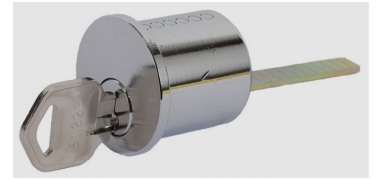

Auxilliary Fire Bolt for Less Bottom Rod

AX-DHCD-1054

Cylinder Dogging Kit

AX-DHCD-1055

Mortise Cylinder

AX-DHCD-1056

Rim Cylinder

AX-DHCD-1052