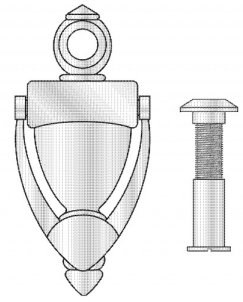

AX-DHA-1120

Stainless Steel Pull Plate with "Pull" Engraved 4" x 16"

AX-DHA-1128

Push Plate with "Push" Engraved 3 1/2" x 15"

AX-DHA-1122

Pull Handle 10" CTC

AX-DHA-1124

Pull Handle 8" CTC

AX-DHA-1126

Pull Handle 6" CTC

AX-DHA-1130

Push Plate with "Push" Engraved 4" x 16"

AX-DHA-1132

Solid Bar Pull Handle 10" CTC

AX-DHA-1134

Solid Bar Pull Handle 8" CTC

AX-DHA-1136

Solid Bar Pull Handle 6" CTC

Door Hardware

AX-DHA-1138

Solid Brass Door Knocker

AX-DHA-1140

Solid Brass Door Knocker with 180°
Door Viewer

AX-DHA-1142

Solid Brass Door Knocker

AX-DHA-1144

Solid Brass Door Knocker with 160°
Door Viewer

AX-DHA-1146

Solid Brass Door Knocker with 160°
Door Viewer

AX-DHA-1148

Solid Brass Door Knocker with 180°
Door Viewer

AX-DHA-1150