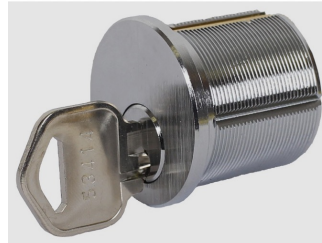

Auxilliary Fire Bolt for Less Bottom Rod

AX-DHCD-1054

Cylinder Dogging Kit

AX-DHCD-1055

Mortise Cylinder

AX-DHCD-1056

Rim Cylinder

AX-DHCD-1052