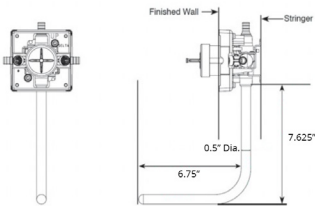

AX-PBV-2000-SC

CUPC Connections
Chrome, Brushed Nickel, Black, or Oil Rubbed Bronze

AX-PBV-1002

Universal Valve with Copper Tub Spout