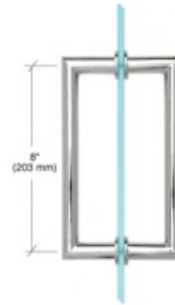

AX-GEH2-PD8

Polished Chrome 8" Round Tubing
Mitered Corner Back-to-Back Pull Handle