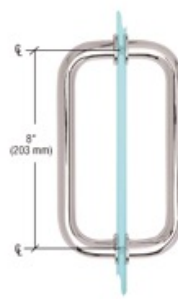

AX-GEH1-PD8

Polished Chrome 8" Tubular
Back-to-Back Pull Handle