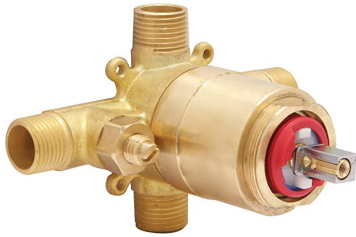

AX-PTI-1030

ADA Height, Two-Piece, Single Flush Toilet 26-3/4" x 16-7/16" x 28-7/8" Rough-In 12"

AX-PTI-1050

Siphonic two-piece toilet, soft close cover, single flush, 1.0 gpf 29.1" x 18.1" x 31.3"

Bath & Shower Valves