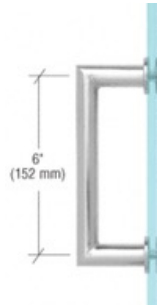

AX-GEH2-PS6

Polished Chrome 6" Round Tubing
Mitered Corner Single Sided Pull Handle