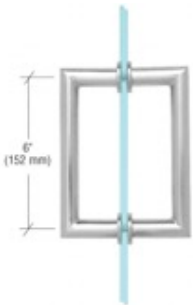

AX-GEH2-PD6

Polished Chrome 6" Round Tubing
Mitered Corner Back-to-Back Pull Handle