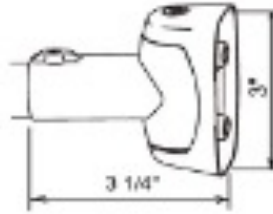

BH-792

Curved Shower Rod Bracket