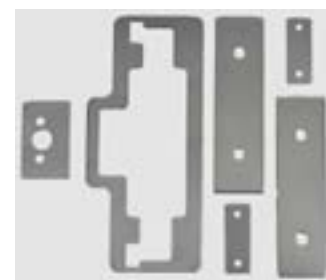

Lever Trim

**DHA-4108**

Knob Trim

**DHA-4109**

Double Pull Rim Cylinder

**DHA-4110**

Single Pull Rim Cylinder

**DHA-4111**

Double Pull Plate

**DHA-4112**

Cover Plate

**DHA-4113**

Glass Bead for Rim Type

**DHA-4114**

Glass Bead for Vertical Rod

**DHA-4115**