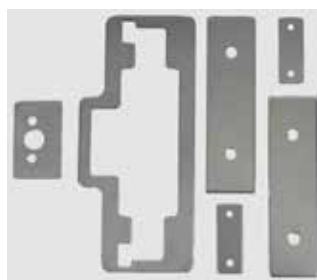

Lever Trim

**DHA-4108**

Knob Trim

**DHA-4109**

Double Pull Rim Cylinder

**DHA-4110**

Single Pull Rim Cylinder

**DHA-4111**

Double Pull Plate

**DHA-4112**

Cover Plate

**DHA-4113**

Glass Bead for Rim Type

**DHA-4114**

Glass Bead for Vertical Rod

**DHA-4115**