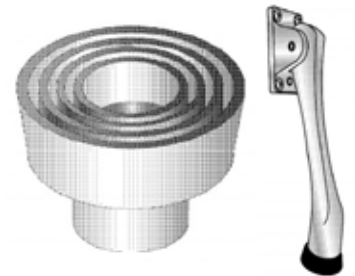

12" Brass Surface Bolt

**DHA-4095**

Stainless Steel Square Floor Mount

**DHA-4096**

Stainless Steel Square Floor Mount

**DHA-4097**

Stainless Steel Floor Mount

**DHA-4098**