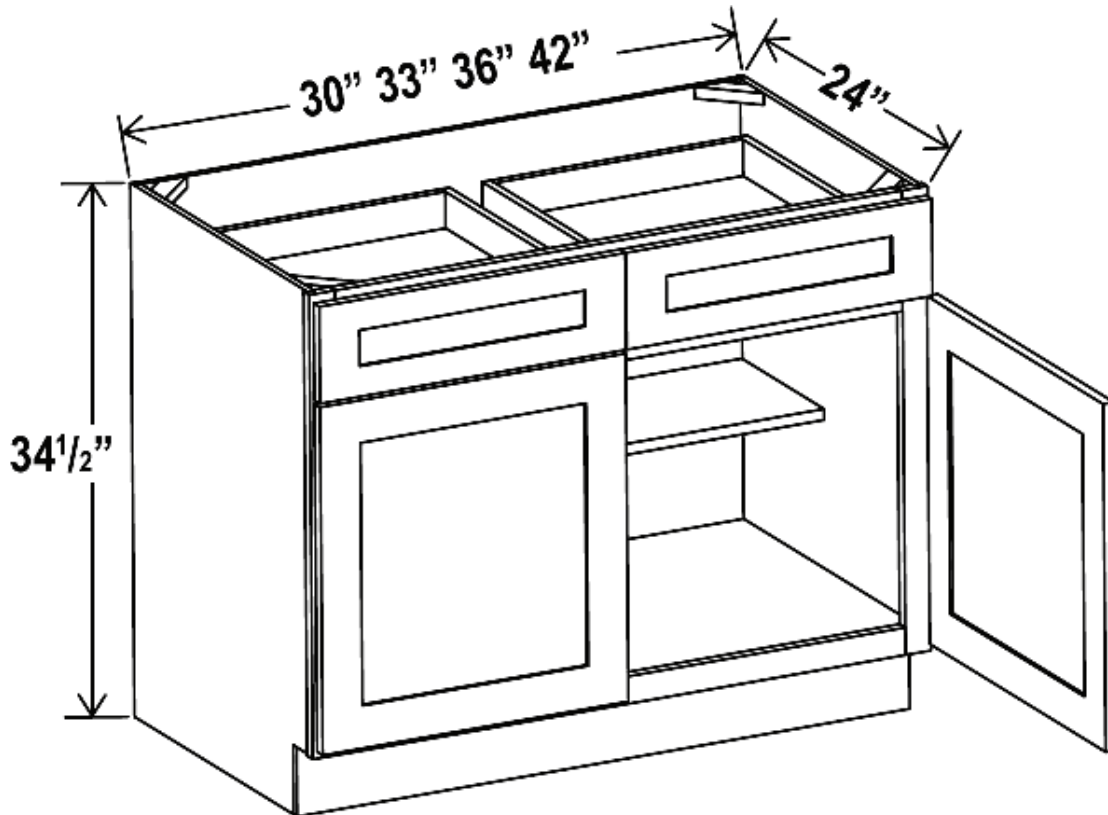

Base Cabinets

DOUBLE DOOR DOUBLE DRAWER

Item Code		Width	Height	Depth
DDDD-13	Cabinet	30"	34.5"	24"
	Door	14.75"	22.5"	0.75"
	Drawer	14.75"	6.25"	0.75"
DDDD-14	Cabinet	33"	34.5"	24"
	Door	16.25"	22.5"	0.75"
	Drawer	16.25"	6.25"	0.75"
DDDD-15	Cabinet	36"	34.5"	24"
	Door	17.75"	22.5"	0.75"
	Drawer	17.75"	6.25"	0.75"
DDDD-16	Cabinet	42"	34.5"	24"
	Door	20.75"	22.5"	0.75"
	Drawer	20.75"	6.25"	0.75"