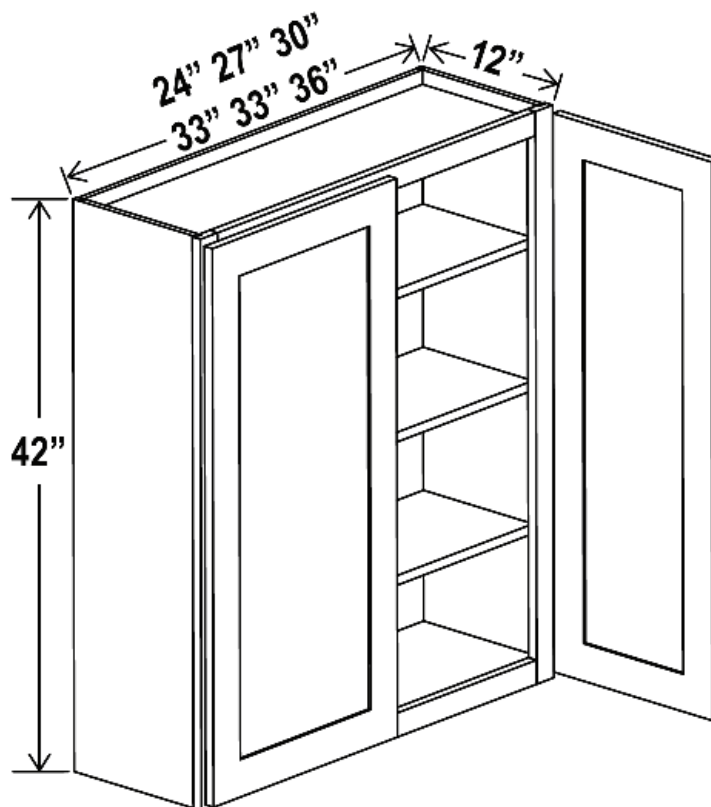

Item Code		Width	Height	Depth
SDWC-01	Cabinet	9"	42"	12"
	Door	8.5"	41"	0.75"
SDWC-02	Cabinet	12"	42"	12"
	Door	11.5"	41"	0.75"
SDWC-03	Cabinet	15"	42"	12"
	Door	14.5"	41"	0.75"
SDWC-04	Cabinet	18"	42"	12"
	Door	17.5"	41"	0.75"
SDWC-05	Cabinet	21"	42"	12"
	Door	20.5"	41"	0.75"

Wall Cabinets

DOUBLE DOOR WALL CABINETS

Item Code		Width	Height	Depth
DDWC-06	Cabinet	24"	42"	12"
	Door	11.75"	41"	0.75"
DDWC-07	Cabinet	27"	42"	12"
	Door	13.25"	41"	0.75"
DDWC-08	Cabinet	30"	42"	12"
	Door	14.75"	41"	0.75"
DDWC-09	Cabinet	33"	42"	12"
	Door	16.25"	41"	0.75"
DDWC-10	Cabinet	36"	42"	12"
	Door	17.75"	41"	0.75"