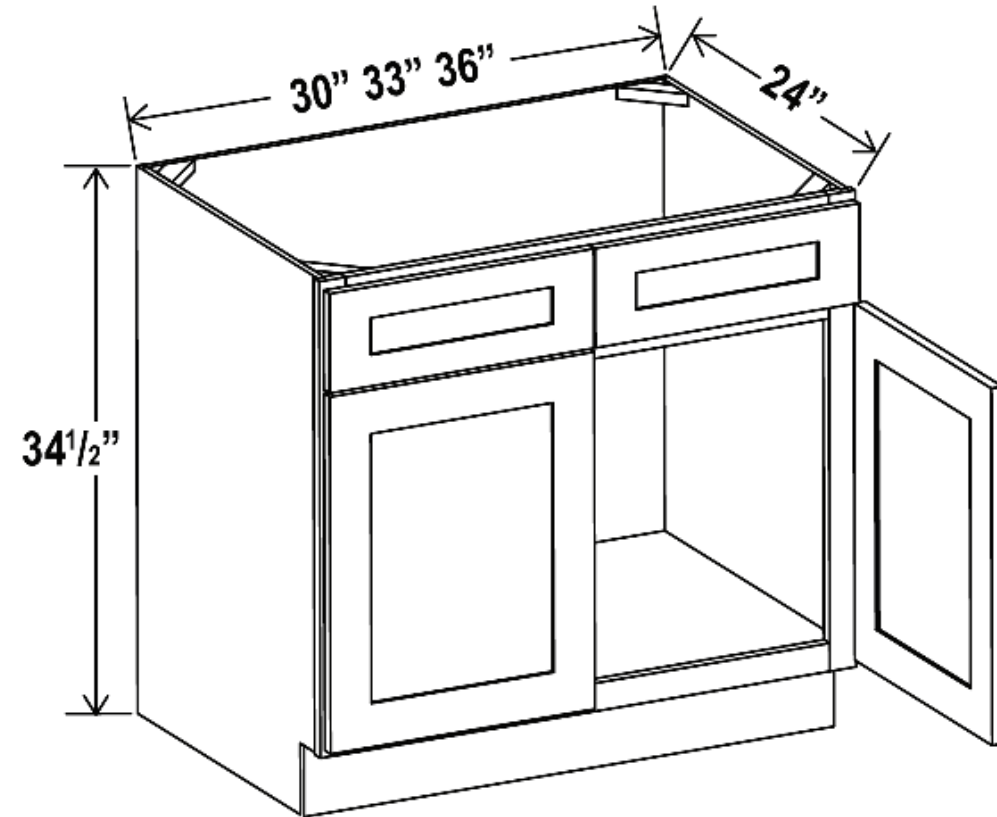

Base Cabinets

DOUBLE DOOR DOUBLE DRAWER

Item Code		Width	Height	Depth
DDDD-13	Cabinet	30"	34.5"	24"
	Door	14.75"	22.5"	0.75"
	Drawer	14.75"	6.25"	0.75"
DDDD-14	Cabinet	33"	34.5"	24"
	Door	16.25"	22.5"	0.75"
	Drawer	16.25"	6.25"	0.75"
DDDD-15	Cabinet	36"	34.5"	24"
	Door	17.75"	22.5"	0.75"
	Drawer	17.75"	6.25"	0.75"
DDDD-16	Cabinet	42"	34.5"	24"
	Door	20.75"	22.5"	0.75"
	Drawer	20.75"	6.25"	0.75"

Base Cabinets

SINK BASE DOUBLE DOOR FALSE DRAWER

Item Code		Width	Height	Depth
SBFD-17	Cabinet	30"	34.5"	24"
	Door	14.75"	22.5"	0.75"
	Drawer	14.75"	6.25"	0.75"
SBFD-18	Cabinet	33"	34.5"	24"
	Door	16.25"	22.5"	0.75"
	Drawer	16.25"	6.25"	0.75"
SBFD-19	Cabinet	36"	34.5"	24"
	Door	17.75"	22.5"	0.75"
	Drawer	17.75"	6.25"	0.75"