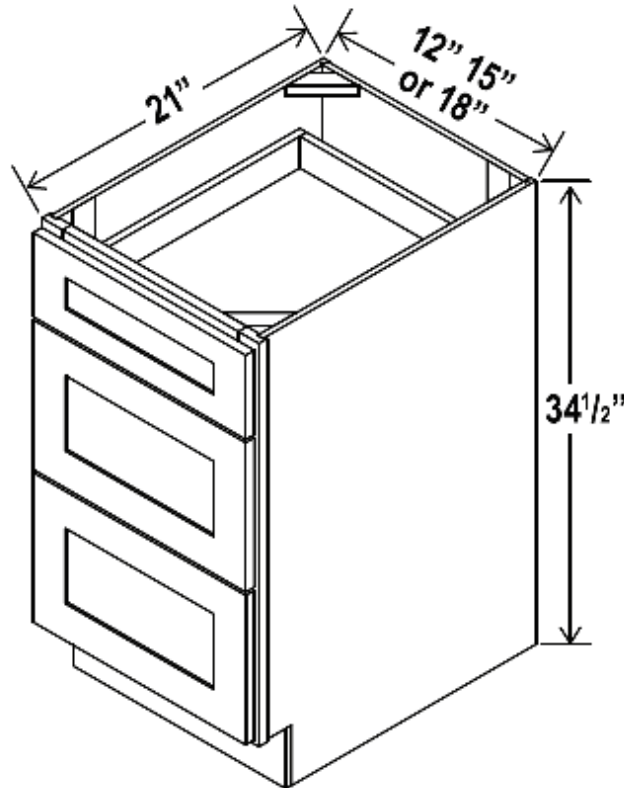

Base Cabinets

SINK BASE DOUBLE DOOR FALSE DRAWER

Item Code		Width	Height	Depth
SBFD-17	Cabinet	30"	34.5"	24"
	Door	14.75"	22.5"	0.75"
	Drawer	14.75"	6.25"	0.75"
SBFD-18	Cabinet	33"	34.5"	24"
	Door	16.25"	22.5"	0.75"
	Drawer	16.25"	6.25"	0.75"
SBFD-19	Cabinet	36"	34.5"	24"
	Door	17.75"	22.5"	0.75"
	Drawer	17.75"	6.25"	0.75"

Base Cabinets

VANITY SINK BASE DOUBLE DOOR FALSE DRAWER

Item Code		Width	Height	Depth
VSFD-20	Cabinet	30"	34.5"	24"
	Door	14.75"	22.5"	0.75"
	Drawer	14.75"	6.25"	0.75"
VSFD-21	Cabinet	36"	34.5"	24"
	Door	17.75"	22.5"	0.75"
	Drawer	17.75"	6.25"	0.75"

Base Cabinets

VANITY SINK BASE DRAWER BANK

Item Code		Width	Height	Depth
VSDB-22	Cabinet	12"	34.5"	21"
	Top Drawer	11.5"	6.25"	0.75"
	Bottom Drawer	11.5"	11.125"	0.75"
VSDB-23	Cabinet	15"	34.5"	21"
	Top Drawer	14.5"	6.25"	0.75"
	Bottom Drawer	14.5"	11.125"	0.75"
VSDB-24	Cabinet	18"	34.5"	21"
	Top Drawer	17.5"	6.25"	0.75"
	Bottom Drawer	17.5"	11.125"	0.75"