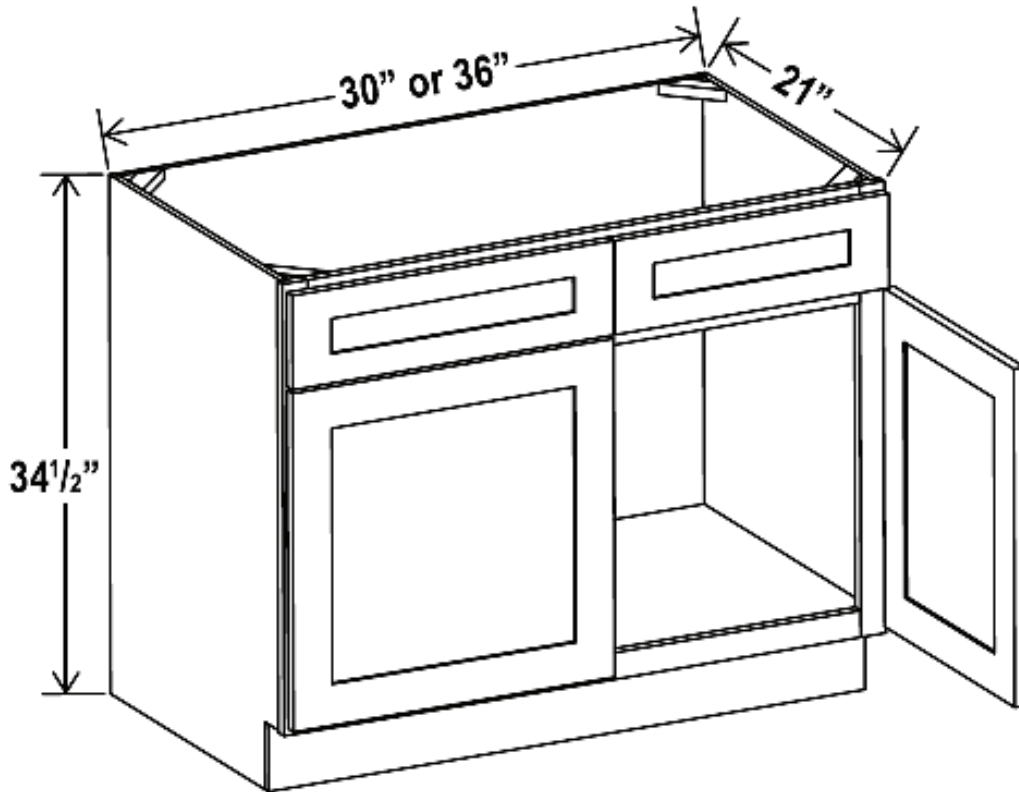

Base Cabinets

VANITY SINK BASE DOUBLE DOOR FALSE DRAWER

Item Code		Width	Height	Depth
VSFD-20	Cabinet	30"	34.5"	24"
	Door	14.75"	22.5"	0.75"
	Drawer	14.75"	6.25"	0.75"
VSFD-21	Cabinet	36"	34.5"	24"
	Door	17.75"	22.5"	0.75"
	Drawer	17.75"	6.25"	0.75"