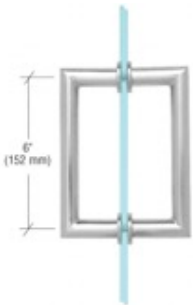

SP-1605

Polished Chrome 6" Round Tubing
Mitered Corner Back-to-Back Pull Handle