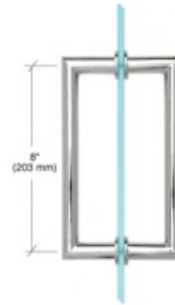

SP-1607

Polished Chrome 8" Round Tubing
Mitered Corner Back-to-Back Pull Handle