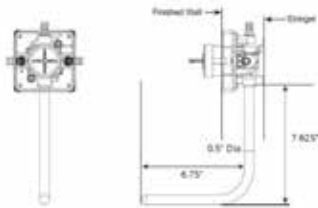

BSV-2003

Universal Valve with Copper Tub Spout